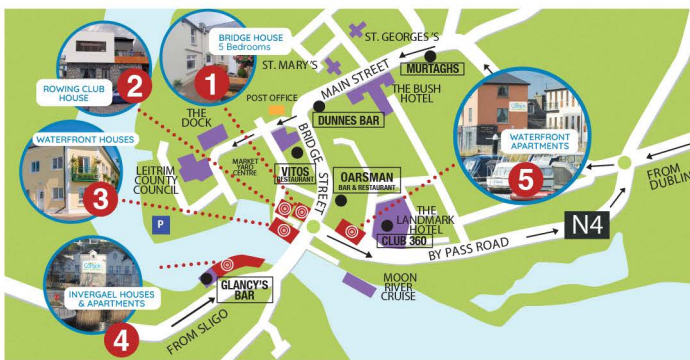

To BOOK your package call/text/whatsapp Philip on 086 6029755 or email stay@carrickselfcatering.ie

Bridge Street, Carrick on Shannon,
Co.Leitrim, N41DT89